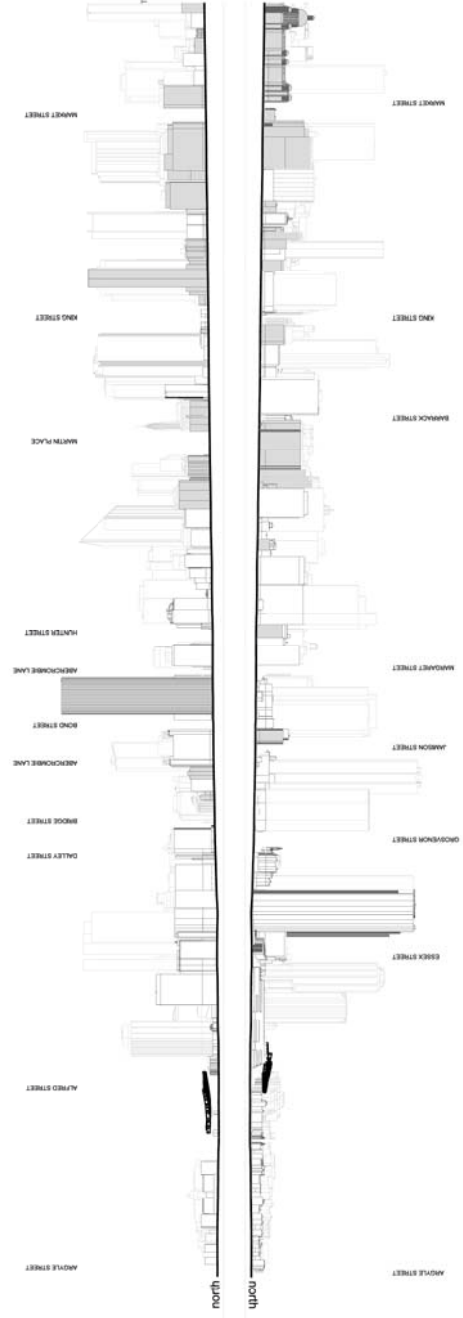

Appendix G Street Sections

2016

CONTENTS

East - West

- 1 Alfred Street - Albert Street
- 2 Grosvenor Street - Bridge Street
- 3 Margaret Street - Hunter street
- 4 Erskine Street - Martin Place
- 5 King Street
- 6 Market Street
- 7 Druitt Street - Park Street
- 8 Bathurst Street - Stanley Street
- 9 Liverpool Street
- 10 Goulburn Street
- 11 Campbell Street
- 12 Hay Street

4 Erskine & Wynyard Street - Martin Place

EAST - WEST

5 King Street

6 Market Street

7 Druitt Street - Park Street

8 Bathurst Street - Stanley Street

EAST - WEST

9 Liverpool Street

16 York Street

17 George Street

NORTH - SOUTH

NORTH - SOUTH

18 Castlereagh Street

19 Pitt Street

NORTH - SOUTH

MARTIN PLACE
 KING STREET
 MARKET STREET
 RAIN STREET
 BARROO STREET
 COLLEGE STREET
 CORNWALL STREET

20 Elizabeth Street

21 Philip Street

1 Alfred Street - Albert Street

2 Bridge Street - Grosvenor Street

DETAIL

3 Erskine and Wynyard Street - Martin Place

4 Margaret Street - Hunter Street

5 King Street