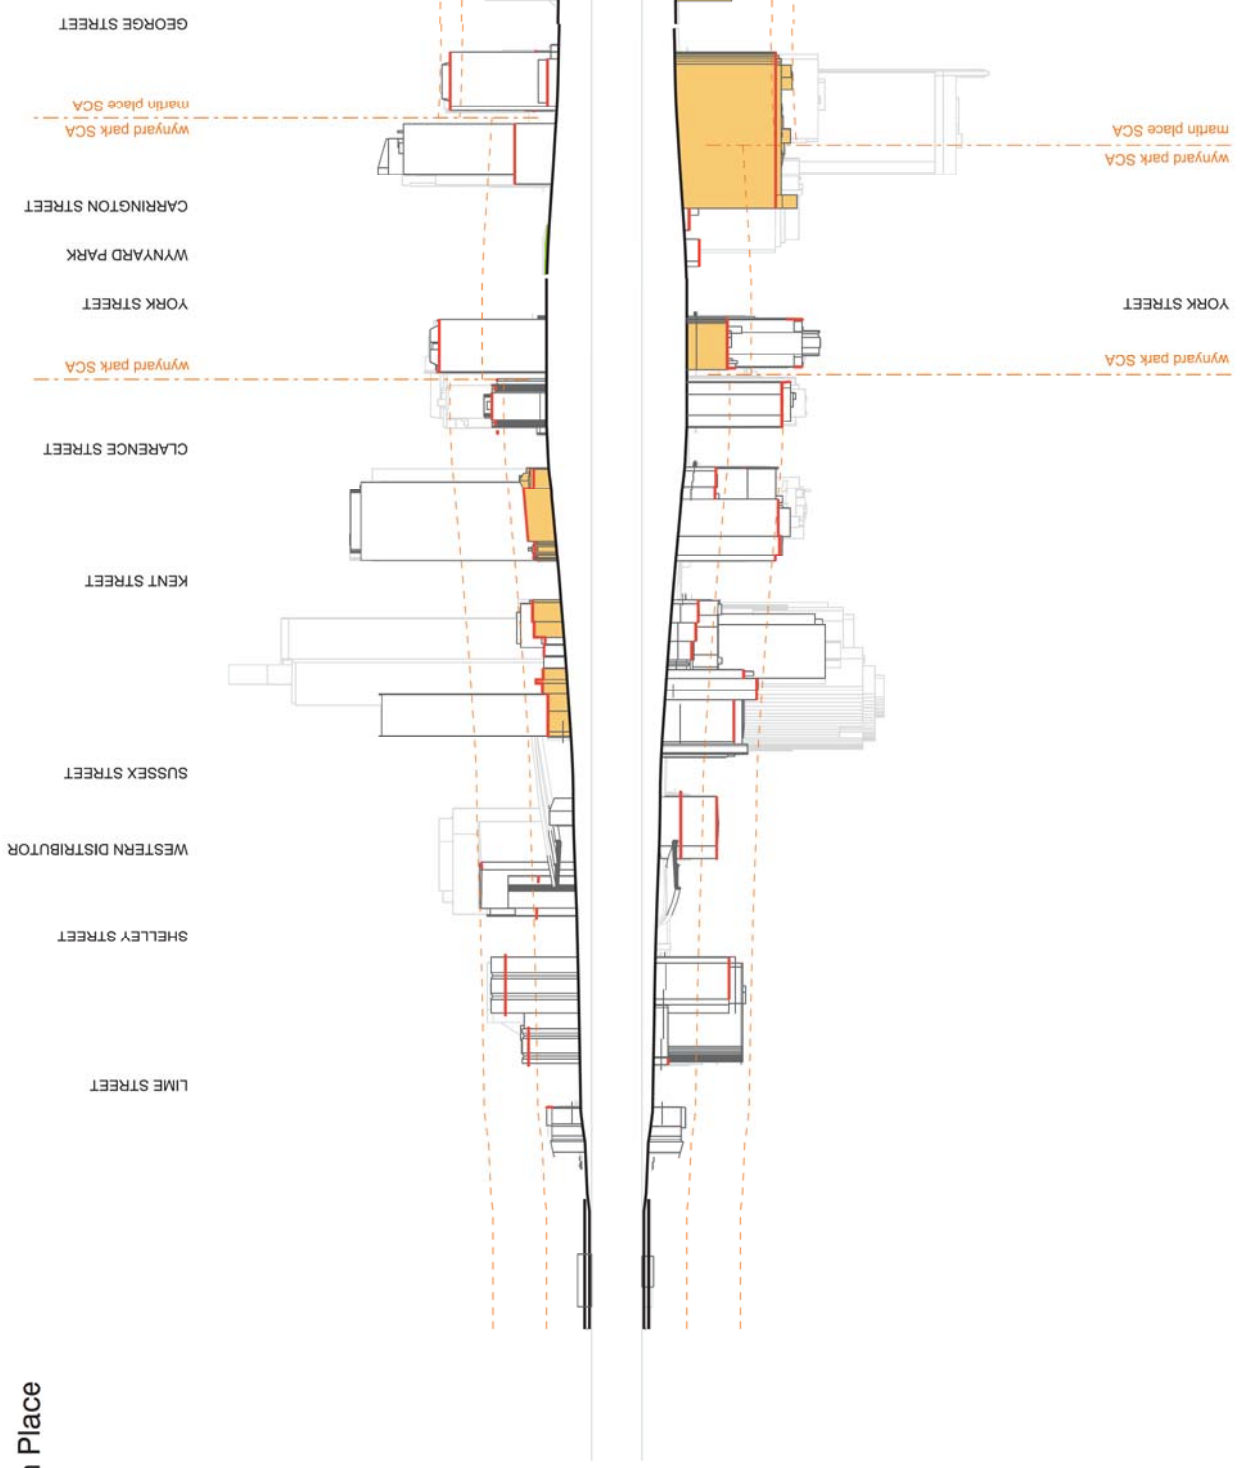

Appendix G Street Sections

2016

CONTENTS

East - West

- 1 Alfred Street - Albert Street
- 2 Grosvenor Street - Bridge Street
- 3 Margaret Street - Hunter street
- 4 Erskine Street - Martin Place
- 5 King Street
- 6 Market Street
- 7 Druitt Street - Park Street
- 8 Bathurst Street - Stanley Street
- 9 Liverpool Street
- 10 Goulburn Street
- 11 Campbell Street
- 12 Hay Street

The purpose of this study was to document a number of key streets in the City of Sydney CBD in terms of current built form condition, height, street frontage height, setbacks and location of heritage items.

The report is divided into:

1. East West Streets;
2. North South Streets; and
3. Detail Sections

This information has been used to inform the Street Frontage Height and Setbacks Study and Special Character Area Study contained in Appendices D and E.

20 Elizabeth Street

21 Philip Street

1 Alfred Street - Albert Street

2 Bridge Street - Grosvenor Street

DETAIL

3 Erskine and Wynyard Street - Martin Place

4 Margaret Street - Hunter Street

5 King Street