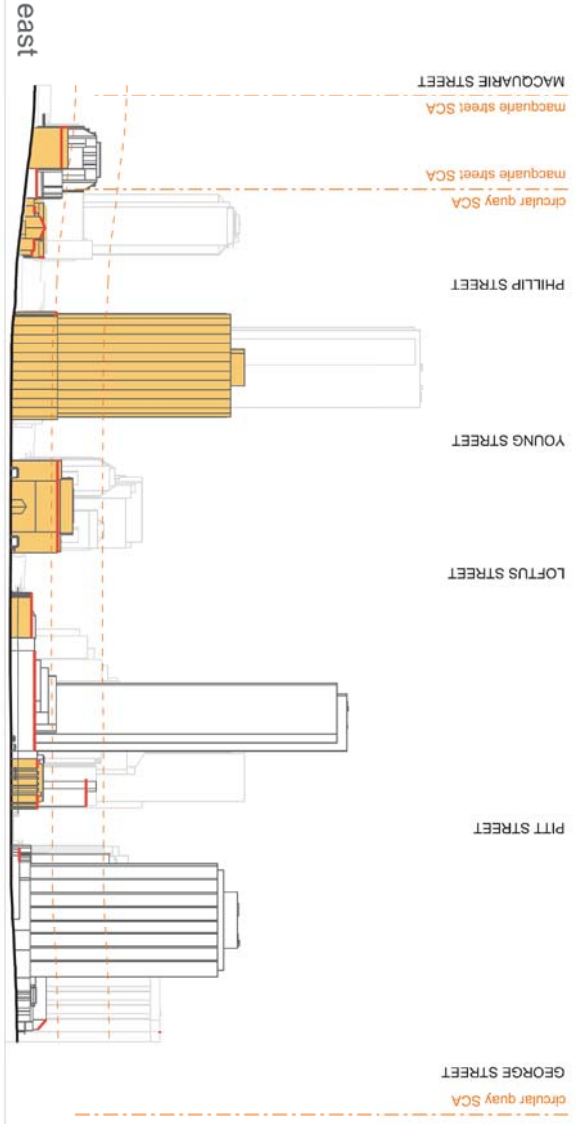

1 Alfred Street - Albert Street