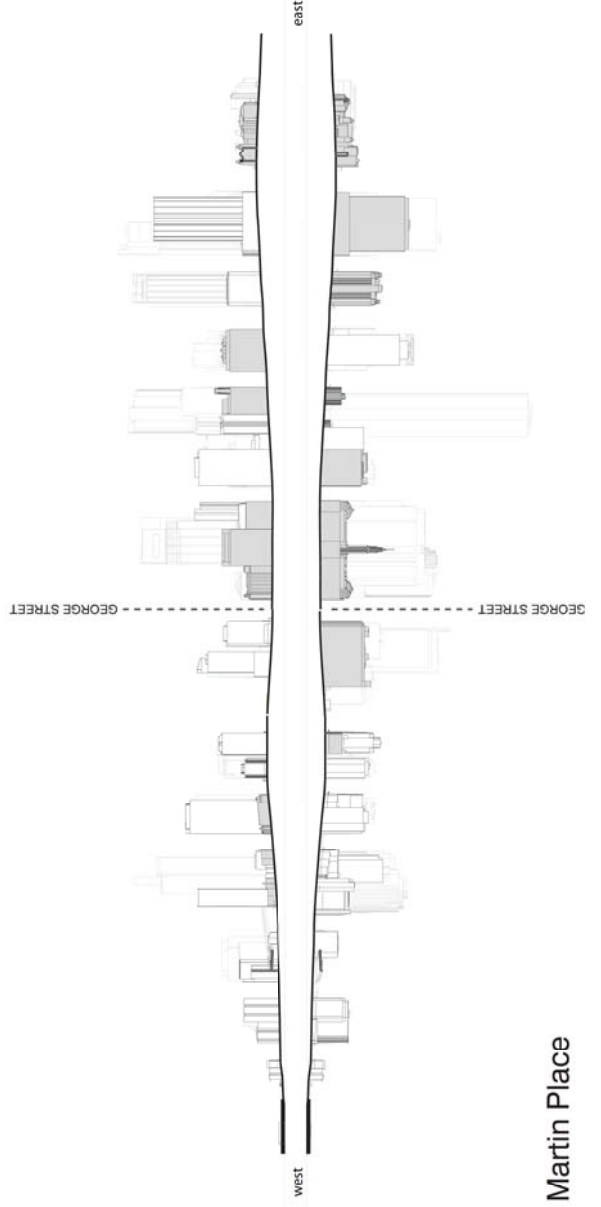

Appendix G Street Sections

2016

CONTENTS

East - West

- 1 Alfred Street - Albert Street
- 2 Grosvenor Street - Bridge Street
- 3 Margaret Street - Hunter street
- 4 Erskine Street - Martin Place
- 5 King Street
- 6 Market Street
- 7 Druitt Street - Park Street
- 8 Bathurst Street - Stanley Street
- 9 Liverpool Street
- 10 Goulburn Street
- 11 Campbell Street
- 12 Hay Street

The purpose of this study was to document a number of key streets in the City of Sydney CBD in terms of current built form condition, height, street frontage height, setbacks and location of heritage items.

The report is divided into:

1. East West Streets;
2. North South Streets; and
3. Detail Sections

This information has been used to inform the Street Frontage Height and Setbacks Study and Special Character Area Study contained in Appendices D and E.

Heritage Items

Street Wall Heights

Special Character Areas

EAST - WEST

1 Alfred Street - Albert Street

2 Grosvenor Street - Bridge Street

EAST - WEST

3 Margaret Street - Hunter Street