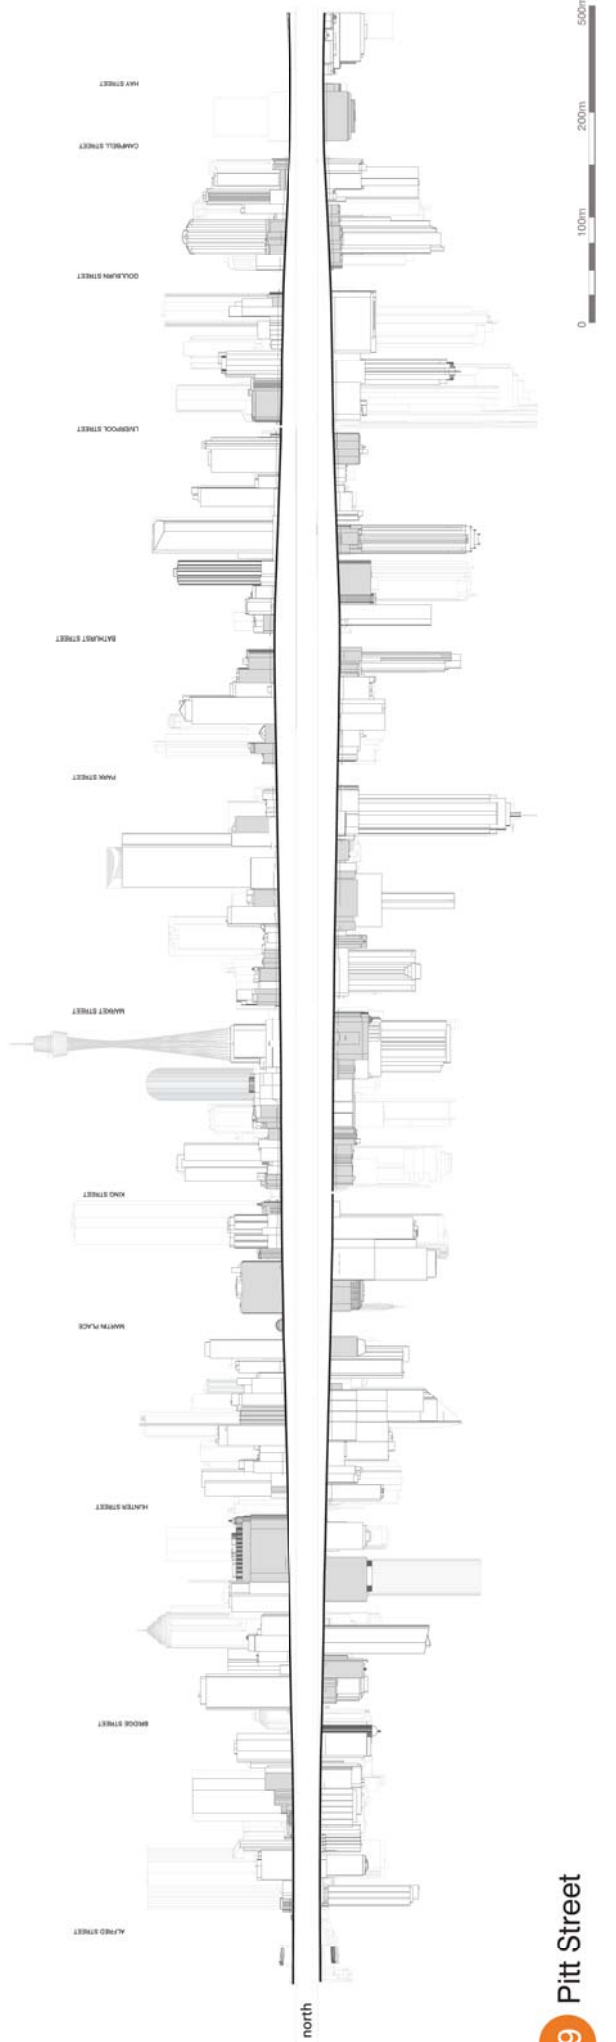

18 Castlereagh Street

19 Pitt Street