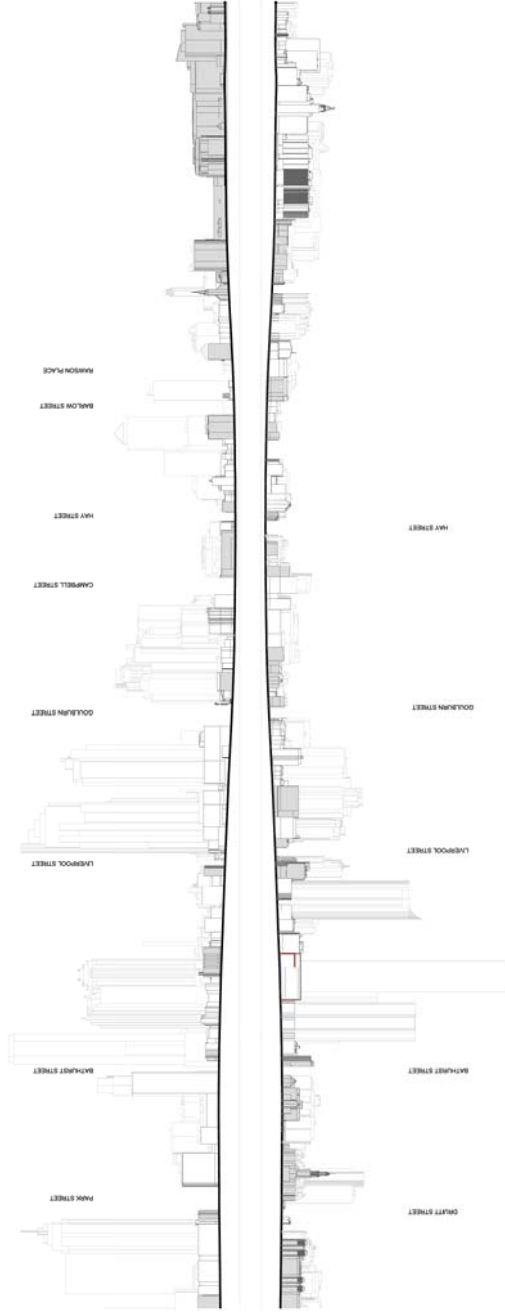

Appendix G Street Sections

2016

CONTENTS

East - West

- 1 Alfred Street - Albert Street
- 2 Grosvenor Street - Bridge Street
- 3 Margaret Street - Hunter street
- 4 Erskine Street - Martin Place
- 5 King Street
- 6 Market Street
- 7 Druitt Street - Park Street
- 8 Bathurst Street - Stanley Street
- 9 Liverpool Street
- 10 Goulburn Street
- 11 Campbell Street
- 12 Hay Street

The purpose of this study was to document a number of key streets in the City of Sydney CBD in terms of current built form condition, height, street frontage height, setbacks and location of heritage items.

16 York Street

17 George Street

NORTH - SOUTH

NORTH - SOUTH

18 Castlereagh Street

19 Pitt Street

NORTH - SOUTH

MARTIN PLACE
 KING STREET
 MARKET STREET
 RAIN STREET
 BARROO STREET
 COLLEGE STREET
 CORNWALL STREET

20 Elizabeth Street

21 Philip Street

1 Alfred Street - Albert Street

2 Bridge Street - Grosvenor Street

DETAIL

3 Erskine and Wynyard Street - Martin Place

4 Margaret Street - Hunter Street

5 King Street