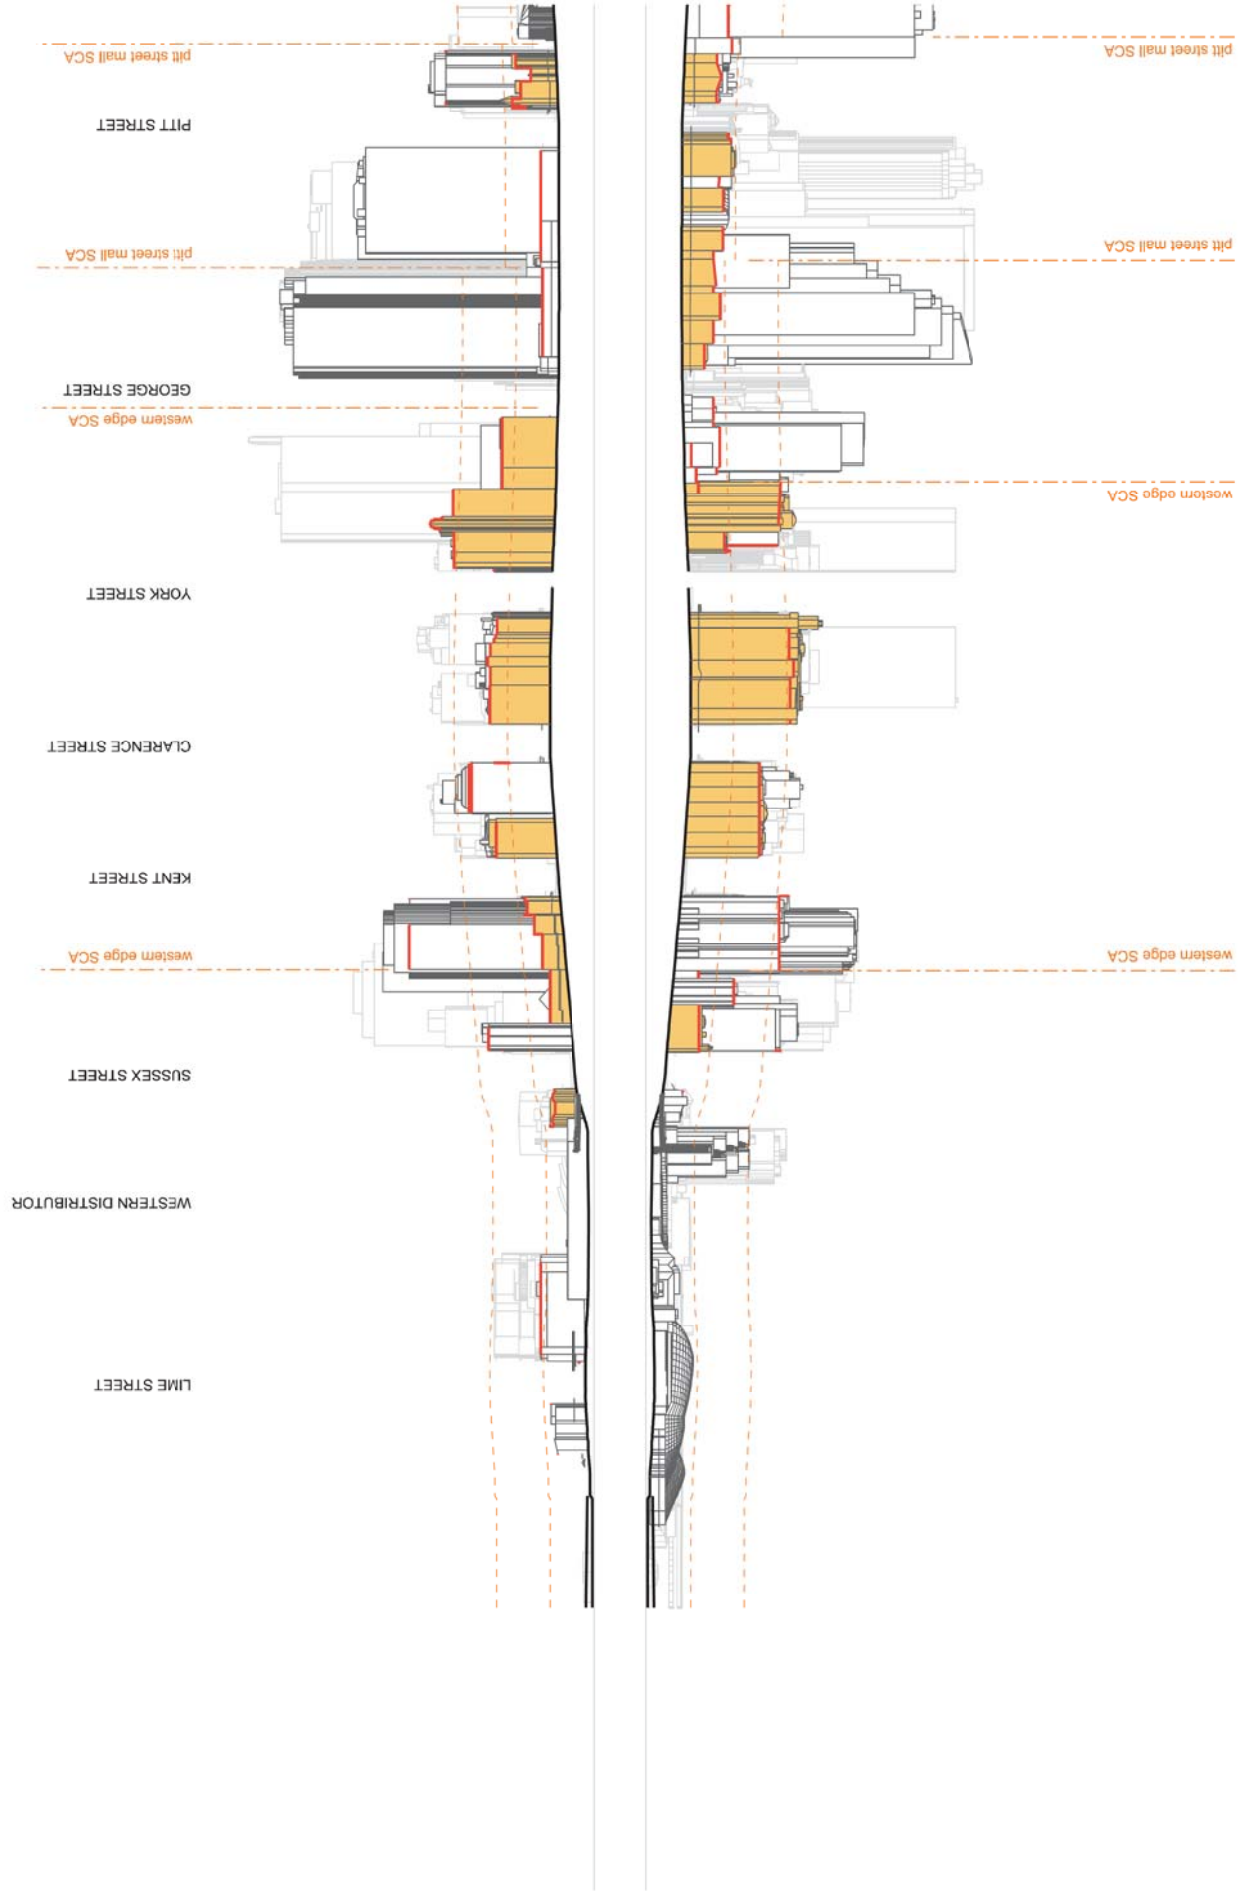

Appendix G Street Sections

2016

CONTENTS

East - West

- 1 Alfred Street - Albert Street
- 2 Grosvenor Street - Bridge Street
- 3 Margaret Street - Hunter street
- 4 Erskine Street - Martin Place
- 5 King Street
- 6 Market Street
- 7 Druitt Street - Park Street
- 8 Bathurst Street - Stanley Street
- 9 Liverpool Street
- 10 Goulburn Street
- 11 Campbell Street
- 12 Hay Street

The purpose of this study was to document a number of key streets in the City of Sydney CBD in terms of current built form condition, height, street frontage height, setbacks and location of heritage items.

The report is divided into:

1. East West Streets;
2. North South Streets; and
3. Detail Sections

This information has been used to inform the Street Frontage Height and Setbacks Study and Special Character Area Study contained in Appendices D and E.

20 Elizabeth Street

21 Philip Street

1 Alfred Street - Albert Street

2 Bridge Street - Grosvenor Street

DETAIL

3 Erskine and Wynyard Street - Martin Place

4 Margaret Street - Hunter Street

5 King Street