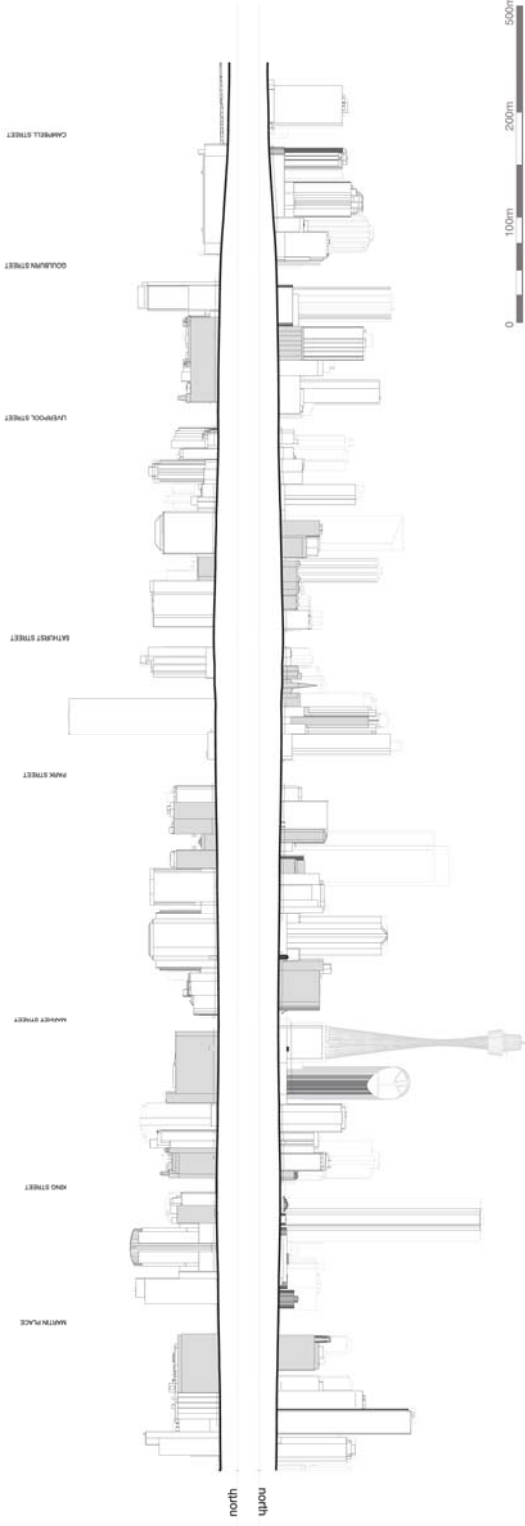

Appendix G Street Sections

2016

CONTENTS

East - West

- 1 Alfred Street - Albert Street
- 2 Grosvenor Street - Bridge Street
- 3 Margaret Street - Hunter street
- 4 Erskine Street - Martin Place
- 5 King Street
- 6 Market Street
- 7 Druitt Street - Park Street
- 8 Bathurst Street - Stanley Street
- 9 Liverpool Street
- 10 Goulburn Street
- 11 Campbell Street
- 12 Hay Street

The purpose of this study was to document a number of key streets in the City of Sydney CBD in terms of current built form condition, height, street frontage height, setbacks and location of heritage items.

The report is divided into:

1. East West Streets;
2. North South Streets; and
3. Detail Sections

This information has been used to inform the Street Frontage Height and Setbacks Study and Special Character Area Study contained in Appendices D and E.

16 York Street

17 George Street

NORTH - SOUTH

NORTH - SOUTH

18 Castlereagh Street

19 Pitt Street

NORTH - SOUTH

MARTIN PLACE
 KING STREET
 MARKET STREET
 RAIN STREET
 BARROO STREET
 COLLEGE STREET
 CORNWALL STREET