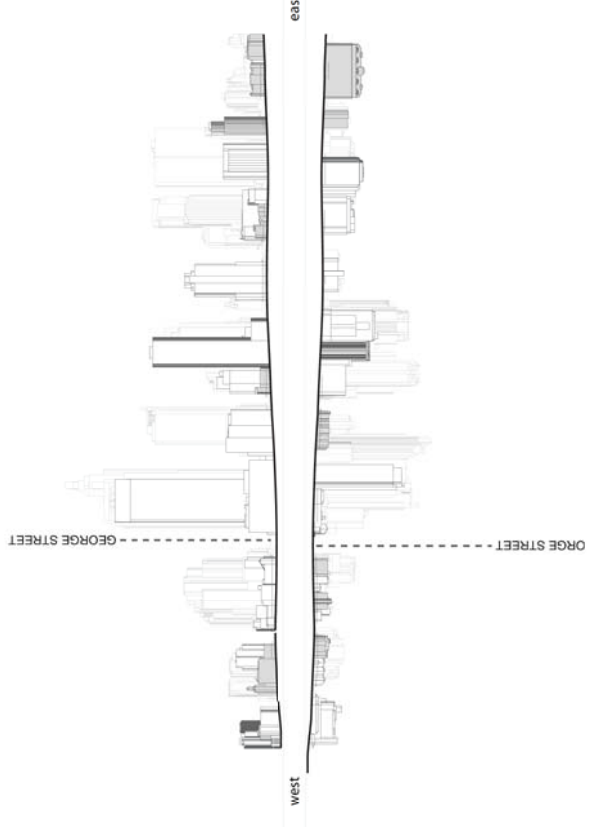

The report is divided into:

1. East West Streets;
2. North South Streets; and
3. Detail Sections

This information has been used to inform the Street Frontage Height and Setbacks Study and Special Character Area Study contained in Appendices D and E.

4 Erskine & Wynyard Street - Martin Place

EAST - WEST

5 King Street

6 Market Street

7 Druitt Street - Park Street

8 Bathurst Street - Stanley Street

EAST - WEST

9 Liverpool Street