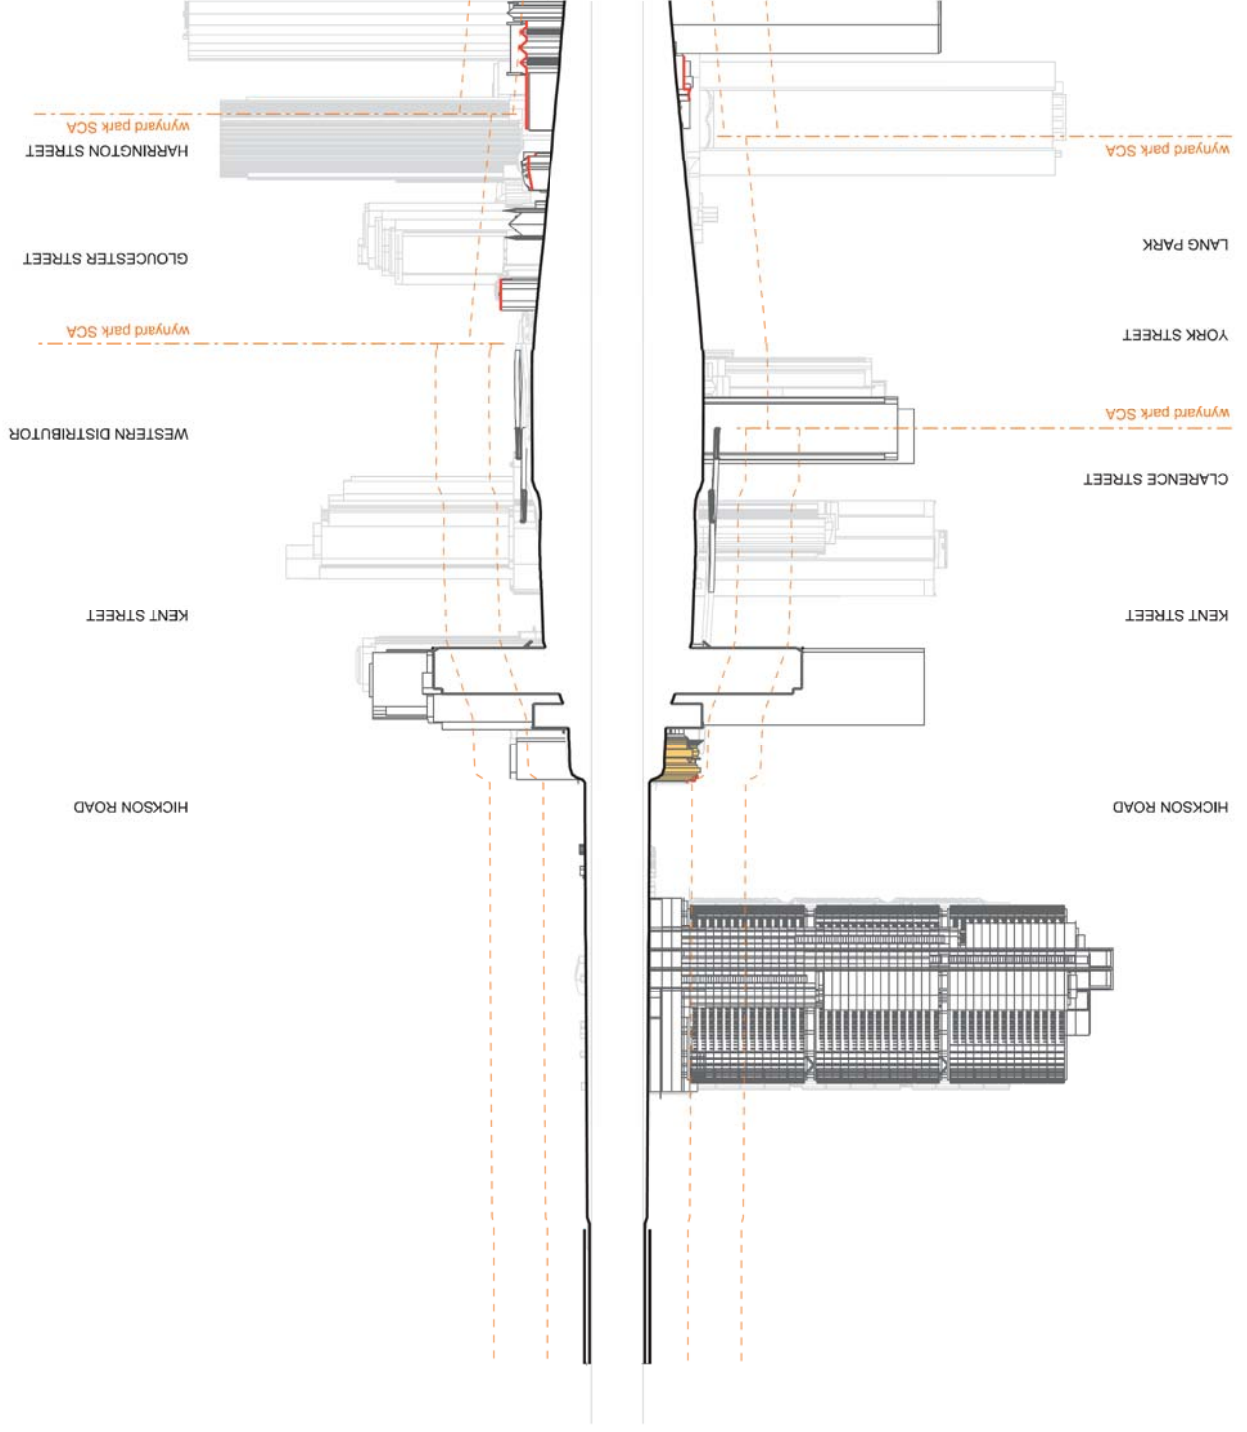

The purpose of this study was to document a number of key streets in the City of Sydney CBD in terms of current built form condition, height, street frontage height, setbacks and location of heritage items.

20 Elizabeth Street

21 Philip Street

1 Alfred Street - Albert Street

2 Bridge Street - Grosvenor Street

DETAIL

3 Erskine and Wynyard Street - Martin Place

4 Margaret Street - Hunter Street

5 King Street