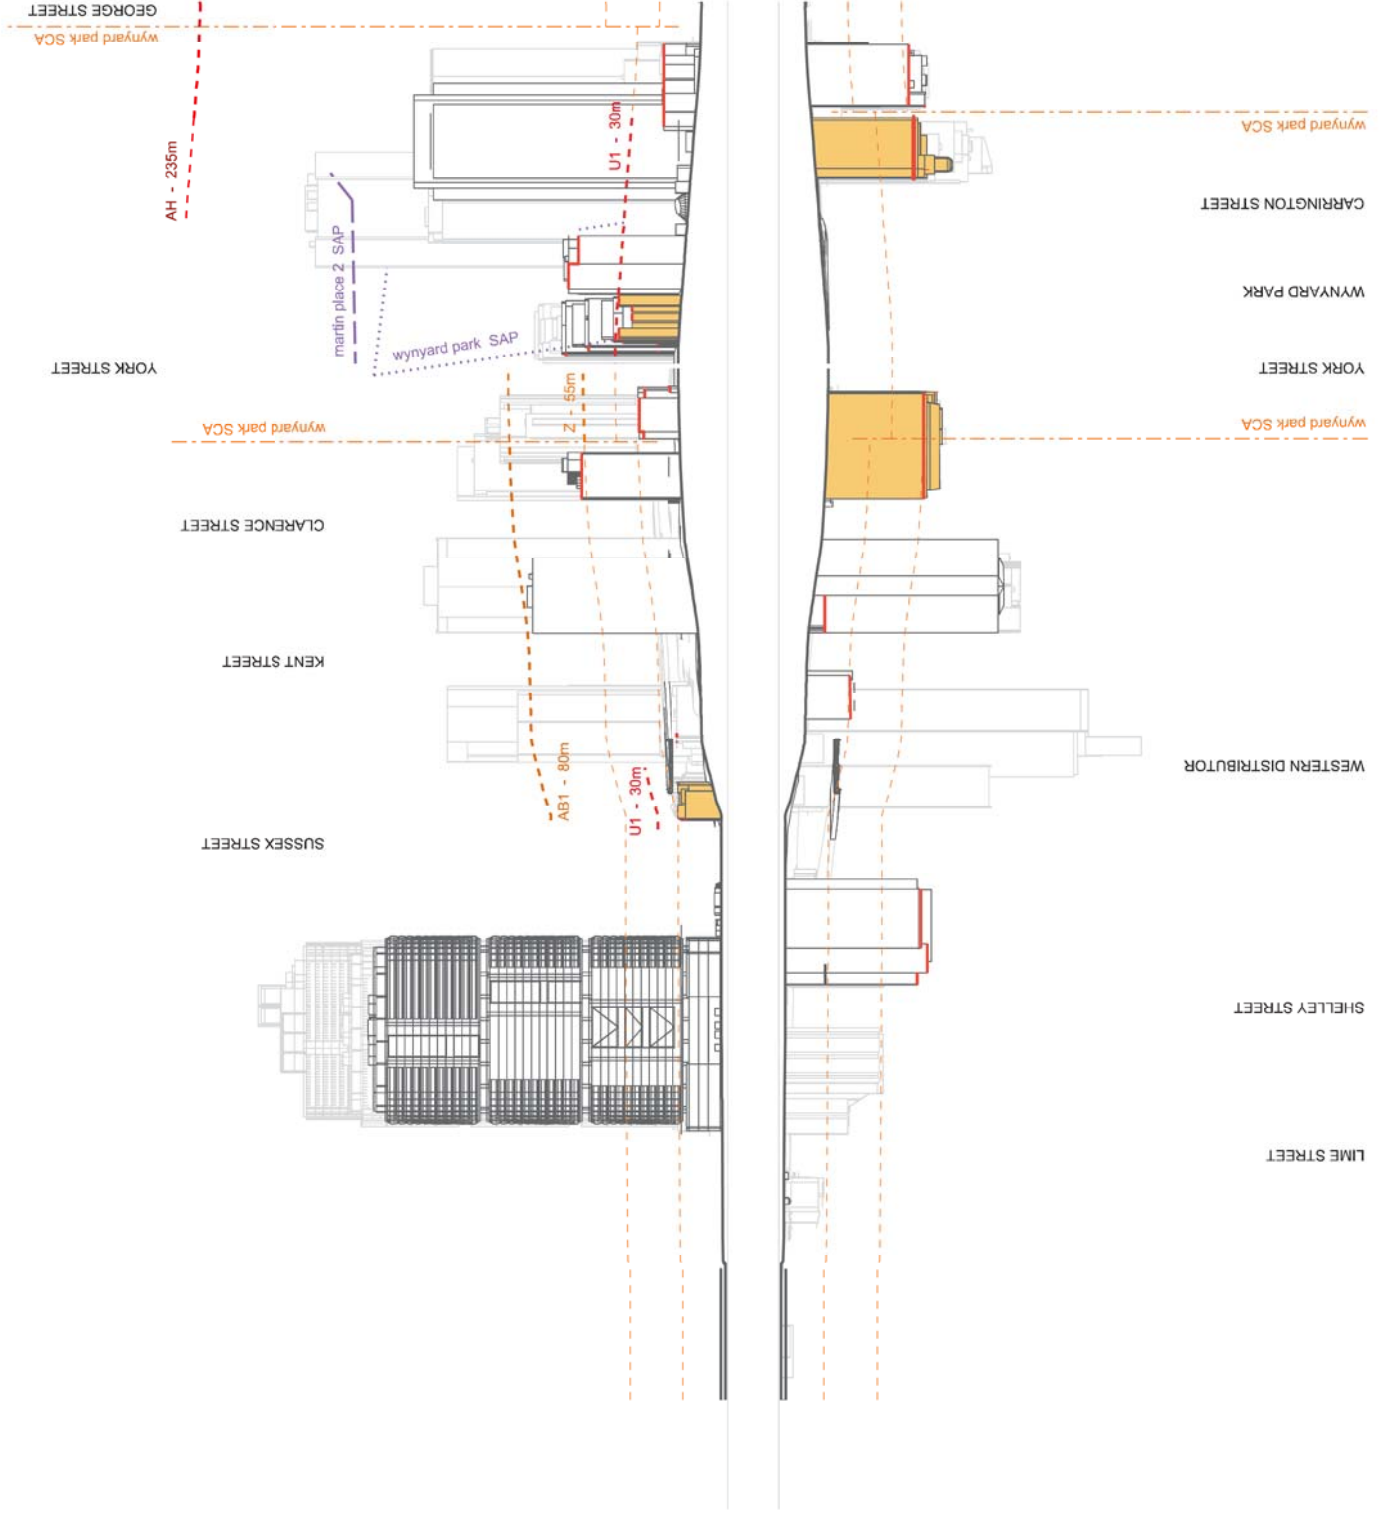

Appendix G Street Sections

2016

CONTENTS

East - West

- 1 Alfred Street - Albert Street
- 2 Grosvenor Street - Bridge Street
- 3 Margaret Street - Hunter street
- 4 Erskine Street - Martin Place
- 5 King Street
- 6 Market Street
- 7 Druitt Street - Park Street
- 8 Bathurst Street - Stanley Street
- 9 Liverpool Street
- 10 Goulburn Street
- 11 Campbell Street
- 12 Hay Street

The purpose of this study was to document a number of key streets in the City of Sydney CBD in terms of current built form condition, height, street frontage height, setbacks and location of heritage items.

The report is divided into:

1. East West Streets;
2. North South Streets; and
3. Detail Sections

This information has been used to inform the Street Frontage Height and Setbacks Study and Special Character Area Study contained in Appendices D and E.

20 Elizabeth Street

21 Philip Street

1 Alfred Street - Albert Street

2 Bridge Street - Grosvenor Street

DETAIL

3 Erskine and Wynyard Street - Martin Place

4 Margaret Street - Hunter Street

5 King Street