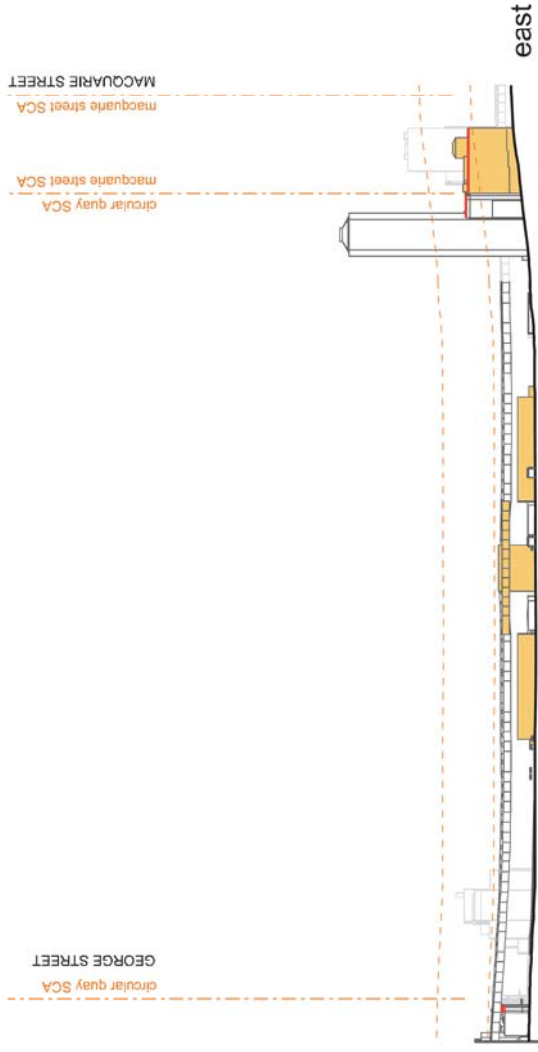

1 Alfred Street - Albert Street