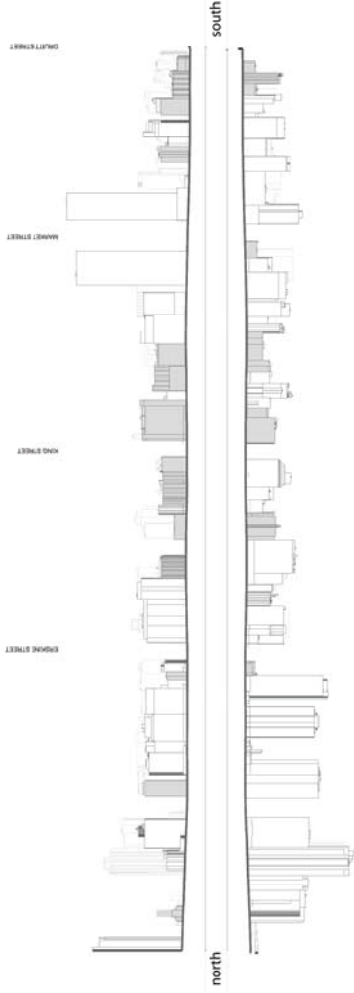

NORTH - SOUTH