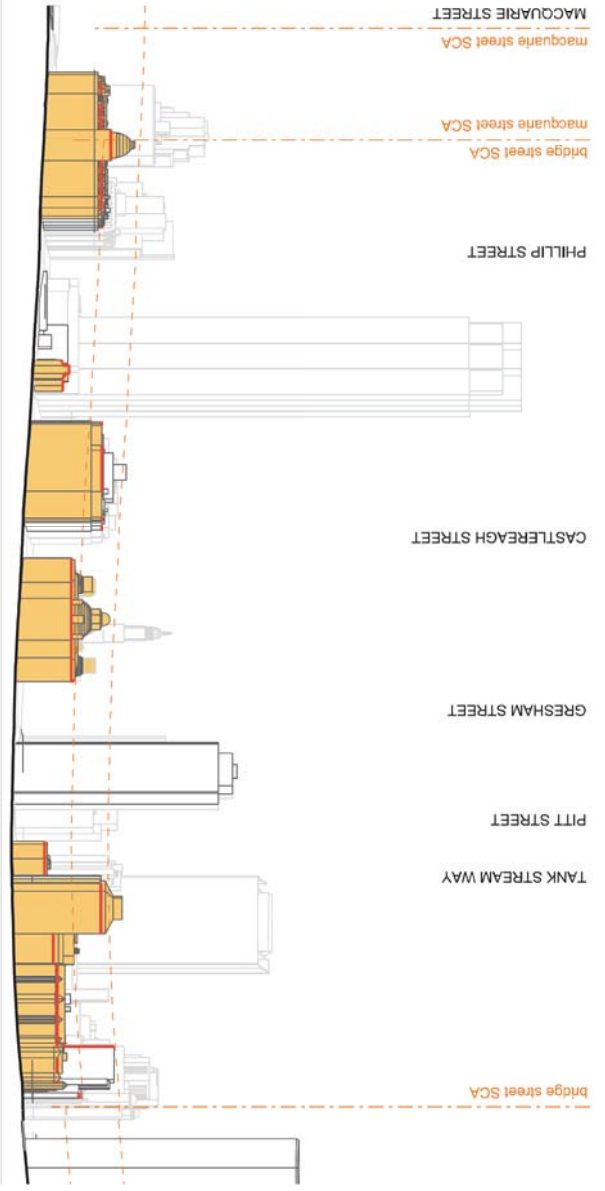

Appendix G Street Sections

2016

CONTENTS

East - West

- 1 Alfred Street - Albert Street
- 2 Grosvenor Street - Bridge Street
- 3 Margaret Street - Hunter street
- 4 Erskine Street - Martin Place
- 5 King Street
- 6 Market Street
- 7 Druitt Street - Park Street
- 8 Bathurst Street - Stanley Street
- 9 Liverpool Street
- 10 Goulburn Street
- 11 Campbell Street
- 12 Hay Street

The purpose of this study was to document a number of key streets in the City of Sydney CBD in terms of current built form condition, height, street frontage height, setbacks and location of heritage items.

The report is divided into:

1. East West Streets;
2. North South Streets; and
3. Detail Sections

This information has been used to inform the Street Frontage Height and Setbacks Study and Special Character Area Study contained in Appendices D and E.

20 Elizabeth Street

21 Philip Street

1 Alfred Street - Albert Street

2 Bridge Street - Grosvenor Street

DETAIL

3 Erskine and Wynyard Street - Martin Place

4 Margaret Street - Hunter Street

5 King Street