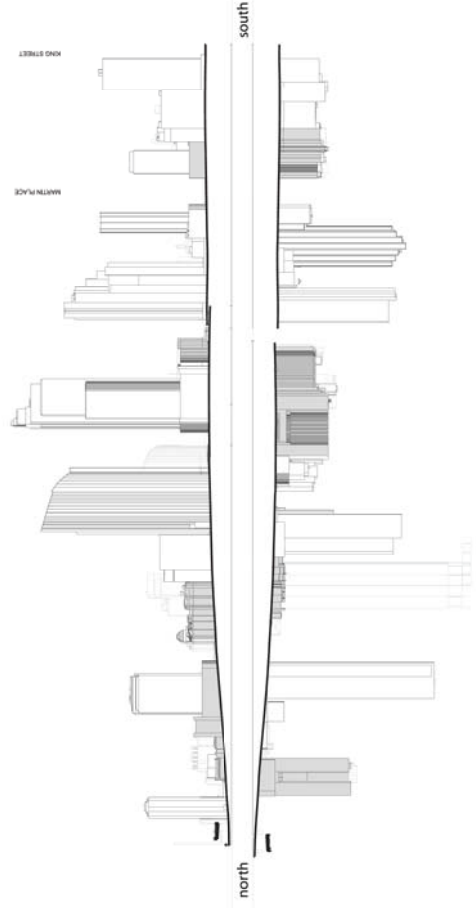

Appendix G Street Sections

2016

CONTENTS

East - West

- 1 Alfred Street - Albert Street
- 2 Grosvenor Street - Bridge Street
- 3 Margaret Street - Hunter street
- 4 Erskine Street - Martin Place
- 5 King Street
- 6 Market Street
- 7 Druitt Street - Park Street
- 8 Bathurst Street - Stanley Street
- 9 Liverpool Street
- 10 Goulburn Street
- 11 Campbell Street
- 12 Hay Street

The purpose of this study was to document a number of key streets in the City of Sydney CBD in terms of current built form condition, height, street frontage height, setbacks and location of heritage items.

16 York Street

17 George Street

NORTH - SOUTH

NORTH - SOUTH

18 Castlereagh Street

19 Pitt Street

NORTH - SOUTH

MARTIN PLACE
 KING STREET
 MARKET STREET
 RAIN STREET
 BARROO STREET
 COLLEGE STREET
 CORNWALL STREET

20 Elizabeth Street

21 Philip Street

1 Alfred Street - Albert Street

2 Bridge Street - Grosvenor Street

DETAIL

3 Erskine and Wynyard Street - Martin Place

4 Margaret Street - Hunter Street

5 King Street