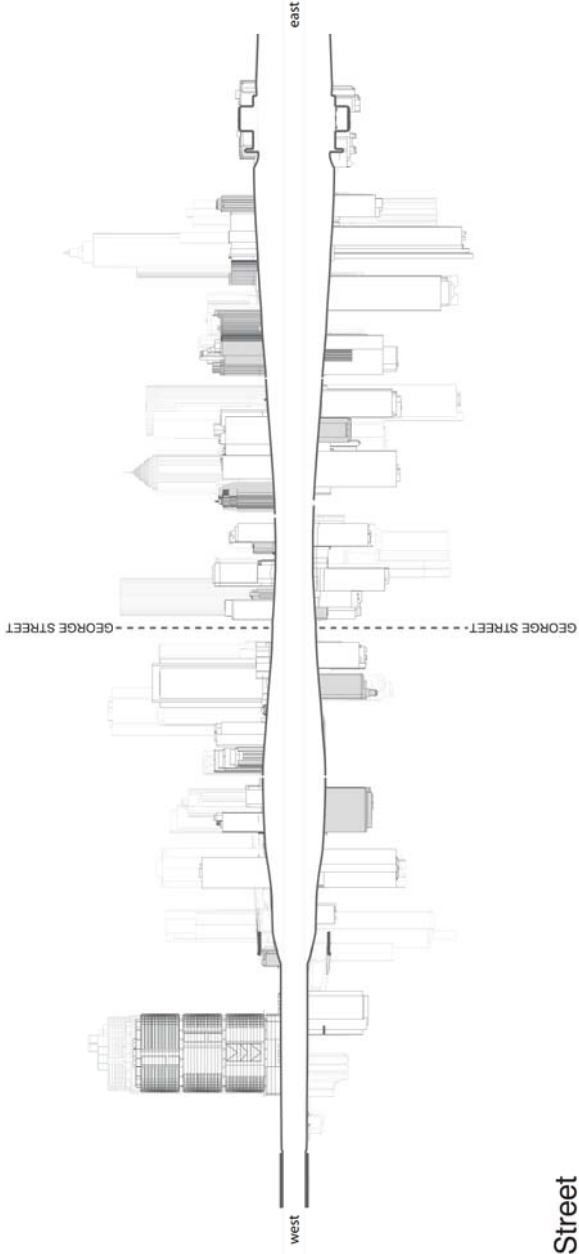

The report is divided into:

1. East West Streets;
2. North South Streets; and
3. Detail Sections

This information has been used to inform the Street Frontage Height and Setbacks Study and Special Character Area Study contained in Appendices D and E.

Heritage Items

Street Wall Heights

Special Character Areas

EAST - WEST

1 Alfred Street - Albert Street

2 Grosvenor Street - Bridge Street

EAST - WEST

3 Margaret Street - Hunter Street