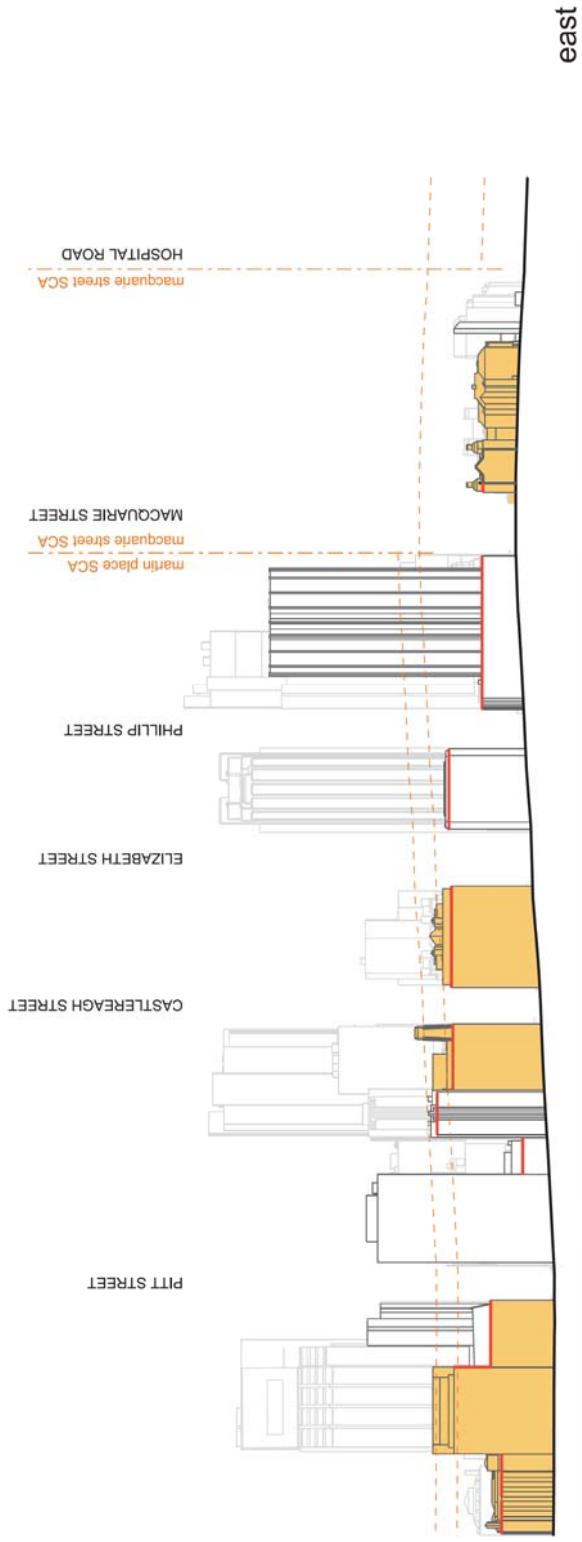

Appendix G Street Sections

2016

CONTENTS

East - West

- 1 Alfred Street - Albert Street
- 2 Grosvenor Street - Bridge Street
- 3 Margaret Street - Hunter street
- 4 Erskine Street - Martin Place
- 5 King Street
- 6 Market Street
- 7 Druitt Street - Park Street
- 8 Bathurst Street - Stanley Street
- 9 Liverpool Street
- 10 Goulburn Street
- 11 Campbell Street
- 12 Hay Street

The purpose of this study was to document a number of key streets in the City of Sydney CBD in terms of current built form condition, height, street frontage height, setbacks and location of heritage items.

The report is divided into:

1. East West Streets;
2. North South Streets; and
3. Detail Sections

This information has been used to inform the Street Frontage Height and Setbacks Study and Special Character Area Study contained in Appendices D and E.

20 Elizabeth Street

21 Philip Street

1 Alfred Street - Albert Street

2 Bridge Street - Grosvenor Street

DETAIL

3 Erskine and Wynyard Street - Martin Place

4 Margaret Street - Hunter Street

5 King Street