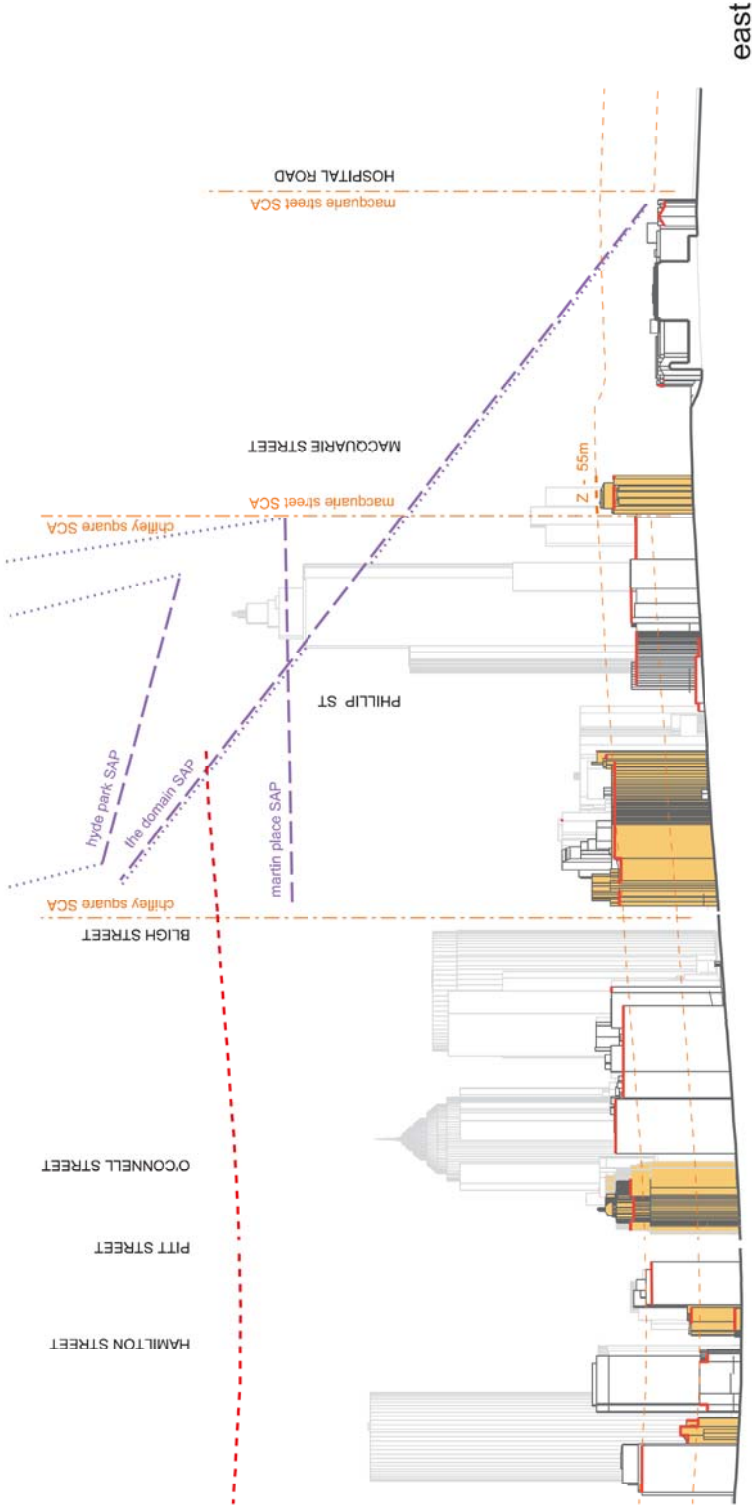

Appendix G Street Sections

2016

CONTENTS

East - West

- 1 Alfred Street - Albert Street
- 2 Grosvenor Street - Bridge Street
- 3 Margaret Street - Hunter street
- 4 Erskine Street - Martin Place
- 5 King Street
- 6 Market Street
- 7 Druitt Street - Park Street
- 8 Bathurst Street - Stanley Street
- 9 Liverpool Street
- 10 Goulburn Street
- 11 Campbell Street
- 12 Hay Street

The report is divided into:

1. East West Streets;
2. North South Streets; and
3. Detail Sections

This information has been used to inform the Street Frontage Height and Setbacks Study and Special Character Area Study contained in Appendices D and E.

16 York Street

17 George Street

NORTH - SOUTH

NORTH - SOUTH

18 Castlereagh Street

19 Pitt Street

NORTH - SOUTH

MARTIN PLACE
 KING STREET
 MARKET STREET
 RAIN STREET
 BARROO STREET
 COLLEGE STREET
 CORNWALL STREET

20 Elizabeth Street

21 Philip Street

1 Alfred Street - Albert Street

2 Bridge Street - Grosvenor Street

DETAIL

3 Erskine and Wynyard Street - Martin Place

4 Margaret Street - Hunter Street

5 King Street