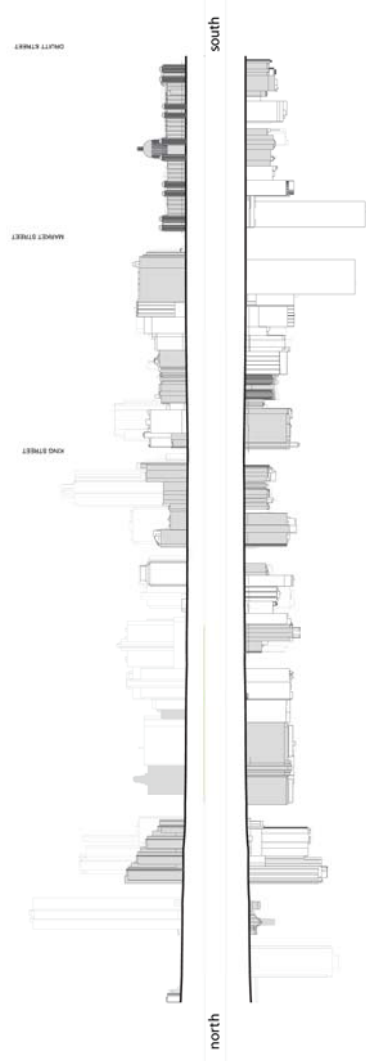

Appendix G Street Sections

2016

CONTENTS

East - West

- 1 Alfred Street - Albert Street
- 2 Grosvenor Street - Bridge Street
- 3 Margaret Street - Hunter street
- 4 Erskine Street - Martin Place
- 5 King Street
- 6 Market Street
- 7 Druitt Street - Park Street
- 8 Bathurst Street - Stanley Street
- 9 Liverpool Street
- 10 Goulburn Street
- 11 Campbell Street
- 12 Hay Street

The purpose of this study was to document a number of key streets in the City of Sydney CBD in terms of current built form condition, height, street frontage height, setbacks and location of heritage items.

The report is divided into:

1. East West Streets;
2. North South Streets; and
3. Detail Sections

This information has been used to inform the Street Frontage Height and Setbacks Study and Special Character Area Study contained in Appendices D and E.

16 York Street

17 George Street

NORTH - SOUTH

NORTH - SOUTH

18 Castlereagh Street

19 Pitt Street

NORTH - SOUTH

MARTIN PLACE
 KING STREET
 MARKET STREET
 RAIN STREET
 BARROO STREET
 COLLEGE STREET
 CORNWALL STREET