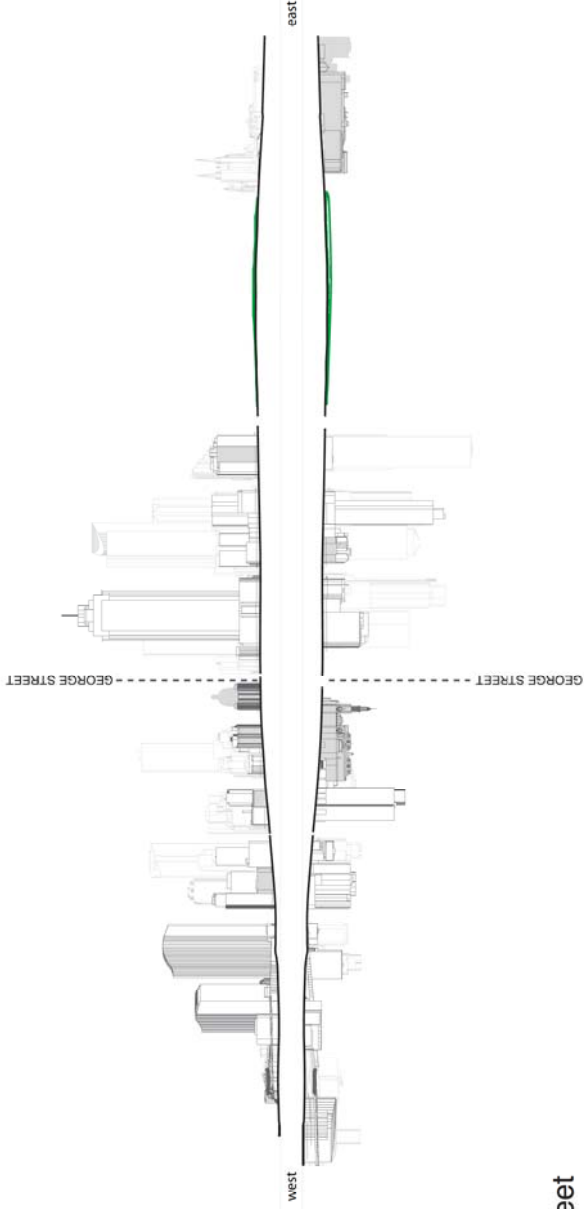

Appendix G Street Sections

2016

CONTENTS

East - West

- 1 Alfred Street - Albert Street
- 2 Grosvenor Street - Bridge Street
- 3 Margaret Street - Hunter street
- 4 Erskine Street - Martin Place
- 5 King Street
- 6 Market Street
- 7 Druitt Street - Park Street
- 8 Bathurst Street - Stanley Street
- 9 Liverpool Street
- 10 Goulburn Street
- 11 Campbell Street
- 12 Hay Street

The purpose of this study was to document a number of key streets in the City of Sydney CBD in terms of current built form condition, height, street frontage height, setbacks and location of heritage items.

The report is divided into:

1. East West Streets;
2. North South Streets; and
3. Detail Sections

This information has been used to inform the Street Frontage Height and Setbacks Study and Special Character Area Study contained in Appendices D and E.

4 Erskine & Wynyard Street - Martin Place

EAST - WEST

5 King Street

6 Market Street

7 Druitt Street - Park Street

8 Bathurst Street - Stanley Street

EAST - WEST

9 Liverpool Street