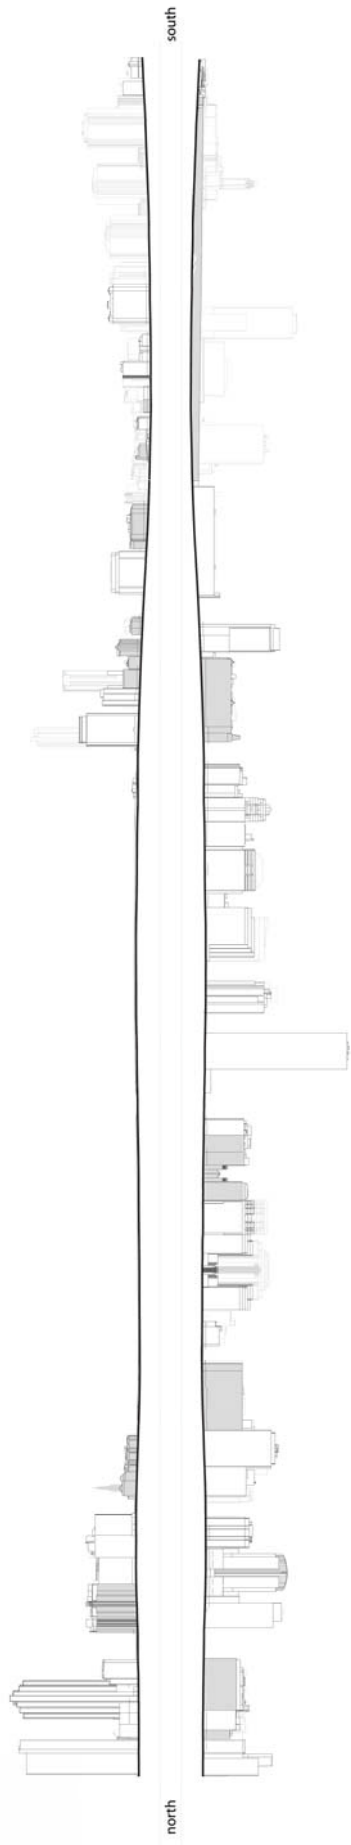

MARTIN PLACE
KING STREET
MARKET STREET
RAIN STREET
BARROO STREET
COLLEGE STREET
CORNWALL STREET

20 Elizabeth Street