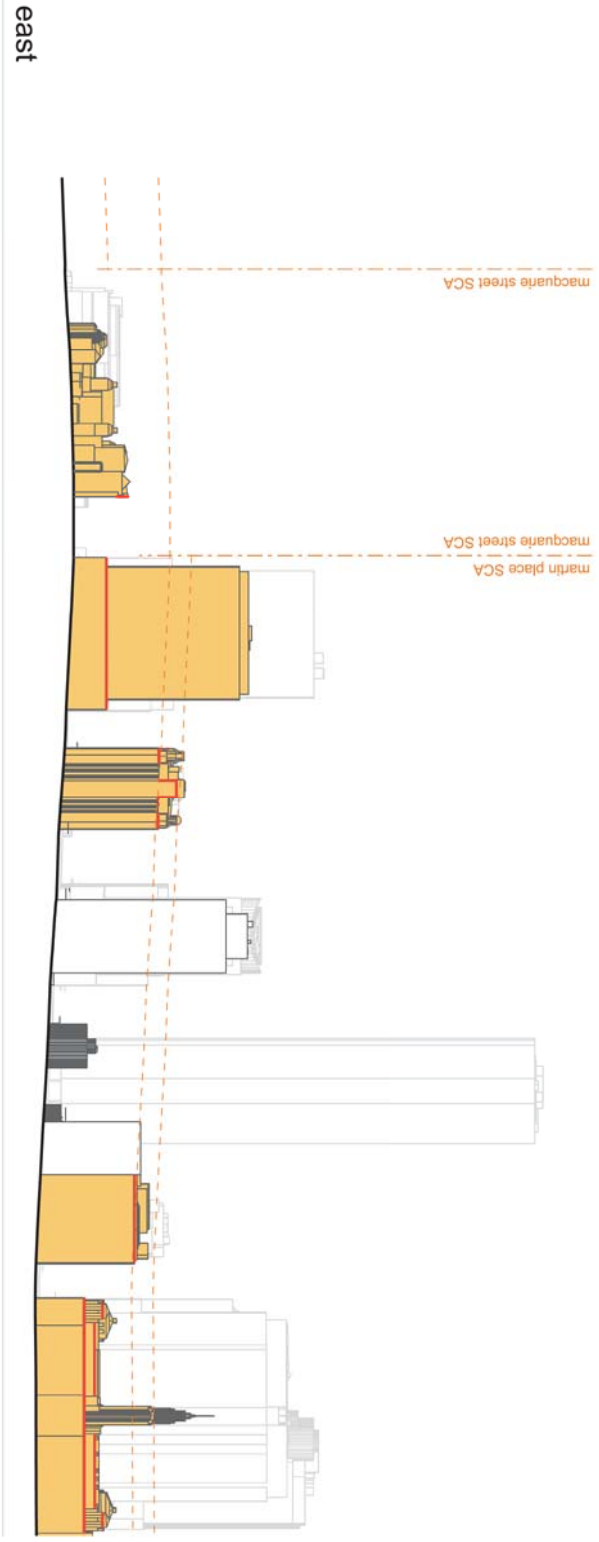

Appendix G Street Sections

2016

CONTENTS

East - West

- 1 Alfred Street - Albert Street
- 2 Grosvenor Street - Bridge Street
- 3 Margaret Street - Hunter street
- 4 Erskine Street - Martin Place
- 5 King Street
- 6 Market Street
- 7 Druitt Street - Park Street
- 8 Bathurst Street - Stanley Street
- 9 Liverpool Street
- 10 Goulburn Street
- 11 Campbell Street
- 12 Hay Street

The purpose of this study was to document a number of key streets in the City of Sydney CBD in terms of current built form condition, height, street frontage height, setbacks and location of heritage items.

The report is divided into:

1. East West Streets;
2. North South Streets; and
3. Detail Sections

This information has been used to inform the Street Frontage Height and Setbacks Study and Special Character Area Study contained in Appendices D and E.

20 Elizabeth Street

21 Philip Street

1 Alfred Street - Albert Street

2 Bridge Street - Grosvenor Street

DETAIL

3 Erskine and Wynyard Street - Martin Place

4 Margaret Street - Hunter Street

5 King Street