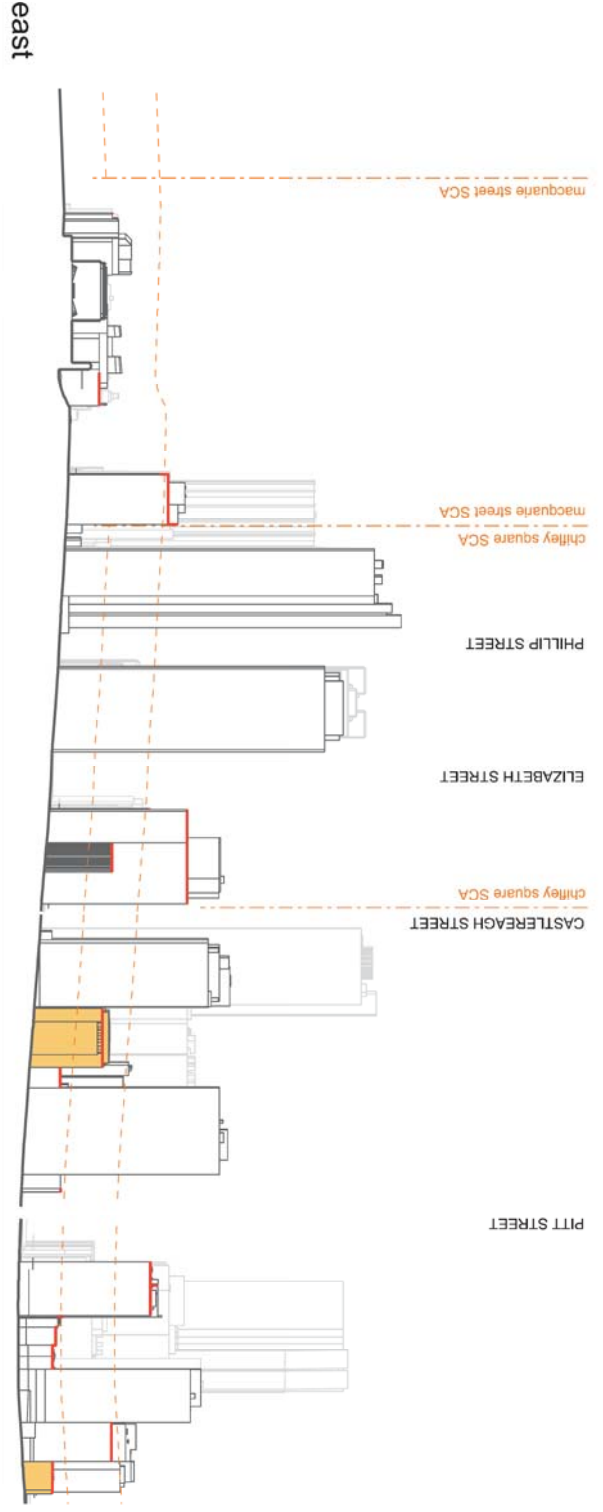

Appendix G Street Sections

2016

CONTENTS

East - West

- 1 Alfred Street - Albert Street
- 2 Grosvenor Street - Bridge Street
- 3 Margaret Street - Hunter street
- 4 Erskine Street - Martin Place
- 5 King Street
- 6 Market Street
- 7 Druitt Street - Park Street
- 8 Bathurst Street - Stanley Street
- 9 Liverpool Street
- 10 Goulburn Street
- 11 Campbell Street
- 12 Hay Street

The purpose of this study was to document a number of key streets in the City of Sydney CBD in terms of current built form condition, height, street frontage height, setbacks and location of heritage items.

The report is divided into:

1. East West Streets;
2. North South Streets; and
3. Detail Sections

This information has been used to inform the Street Frontage Height and Setbacks Study and Special Character Area Study contained in Appendices D and E.

20 Elizabeth Street

21 Philip Street

1 Alfred Street - Albert Street

2 Bridge Street - Grosvenor Street

DETAIL

3 Erskine and Wynyard Street - Martin Place

4 Margaret Street - Hunter Street

5 King Street